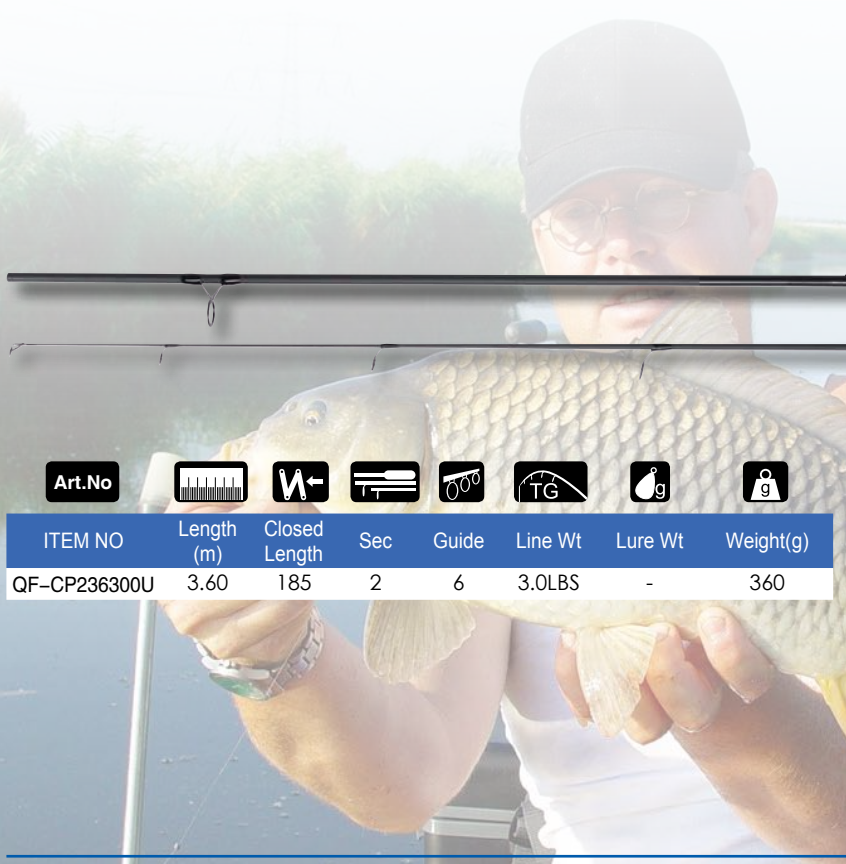

ITEM NO	Length (m)	Closed Length	Sec	Guide	Line Wt	Lure Wt	Weight(g)
QF-CP236300U	3.60	185	2	6	3.0LBS	-	360