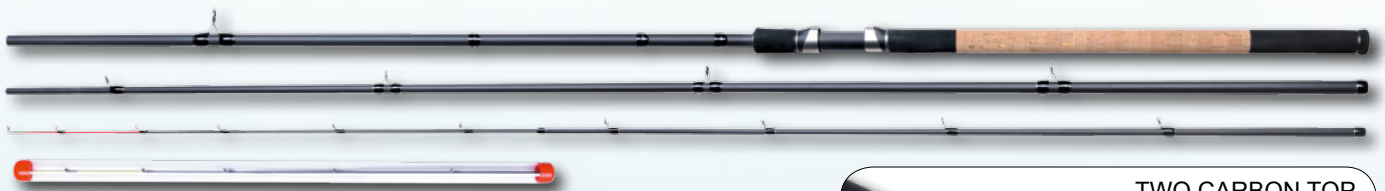

Art.No

ITEM NO	Length(Ft)	ACTION	PCS	Guide	Line Wt	Weight(g)
QF-FD312100	12'	60-100G	3+2	14	-	230
QF-FD312130	12'	70-130G	3+2	14	-	251
QF-FD312150	12'	80-150G	3+2	14	-	264
QF-FD312180	12'	100-180G	3+2	14	-	285
QF-FD313100	13'	60-100G	3+2	15	-	230
QF-FD313130	13'	70-130G	3+2	15	-	281
QF-FD313150	13'	80-150G	3+2	15	-	290
QF-FD313180	13'	100-180G	3+2	15	-	320