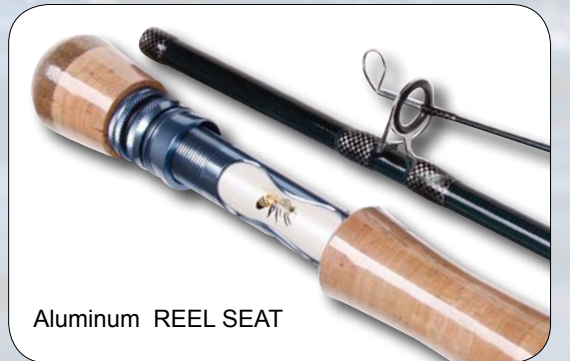

Aluminum REEL SEAT